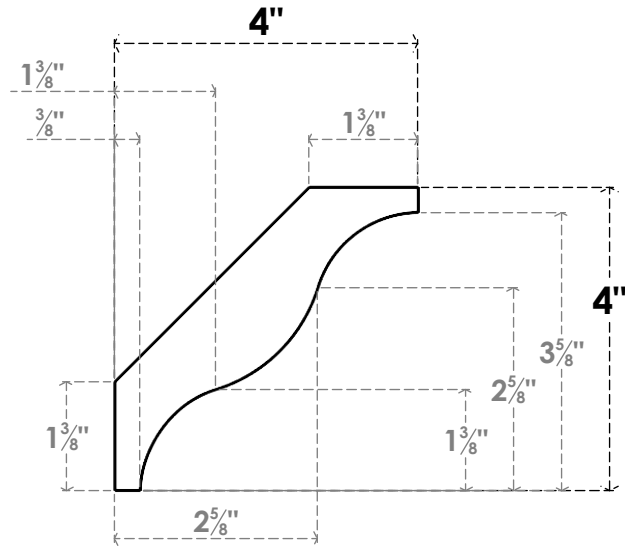

ITEM NUMBER: BRCPC060X04000X04000FST

6"W X 4"D X 4"H FUNSTON ARCHITECTURAL GRADE PVC CLOSED KNEE BRACE

SIDE PROFILE

FRONT PROFILE

ISOMETRIC

EKENA MILLWORK
2300 WEST MAIN ST.
CLARKSVILLE, TX 75426
TOLL FREE: 866-607-0453
WWW.EKENAMILLWORK.COM