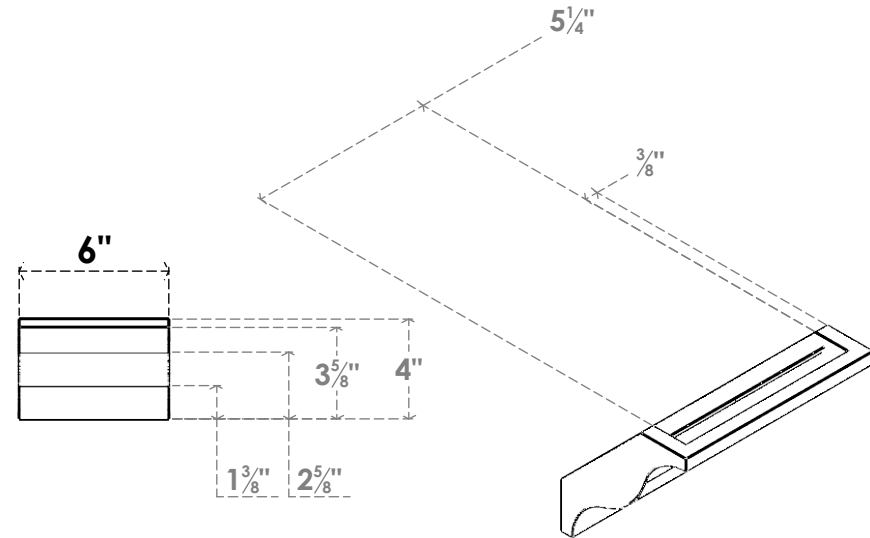

ITEM NUMBER: BRCPC060X04000X04000FST

6"W X 4"D X 4"H FUNSTON ARCHITECTURAL GRADE PVC CLOSED KNEE BRACE

SIDE PROFILE

FRONT PROFILE

ISOMETRIC

EKENA MILLWORK
2300 WEST MAIN ST.
CLARKSVILLE, TX 75426
TOLL FREE: 866-607-0453
WWW.EKENAMILLWORK.COM